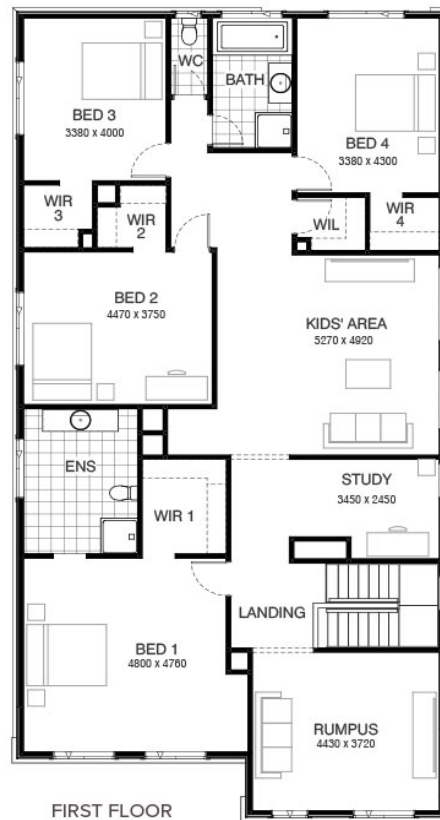

$1,003,049

Hannaford 386 MATISSE FACADE
Lot 43 Cassidy Road , Werribee
(Grange)

- Site Costs Including Rock Assurance
- Council and Developer Requirements
- 12 Month Price Freeze With Option To Extend
- Quality Assured With Our 30-Year Structural Guarantee and 15-Month Maintenance Pledge
- Multiple Floorplans and Facade Options Available
- Style Your Home With Expert Interior Designers At Our Edge Selection Studio

Glenda Rumble e glenda.rumble@burbank.com.au t **0418 788 323**

t **13 BURBANK** e enquiries@burbank.com.au w www.burbank.com.au