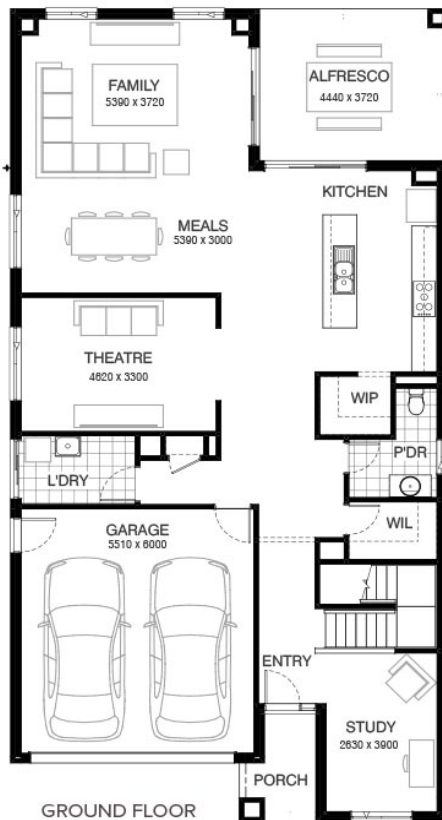

$1,003,049

Hannaford 386 MATISSE FACADE
Lot 43 Cassidy Road , Werribee
(Grange)

- Site Costs Including Rock Assurance
- Council and Developer Requirements
- 12 Month Price Freeze With Option To Extend
- Quality Assured With Our 30-Year Structural Guarantee and 15-Month Maintenance Pledge
- Multiple Floorplans and Facade Options Available
- Style Your Home With Expert Interior Designers At Our Edge Selection Studio

Glenda Rumble e glenda.rumble@burbank.com.au t **0418 788 323**

t **13 BURBANK** e enquiries@burbank.com.au w www.burbank.com.au